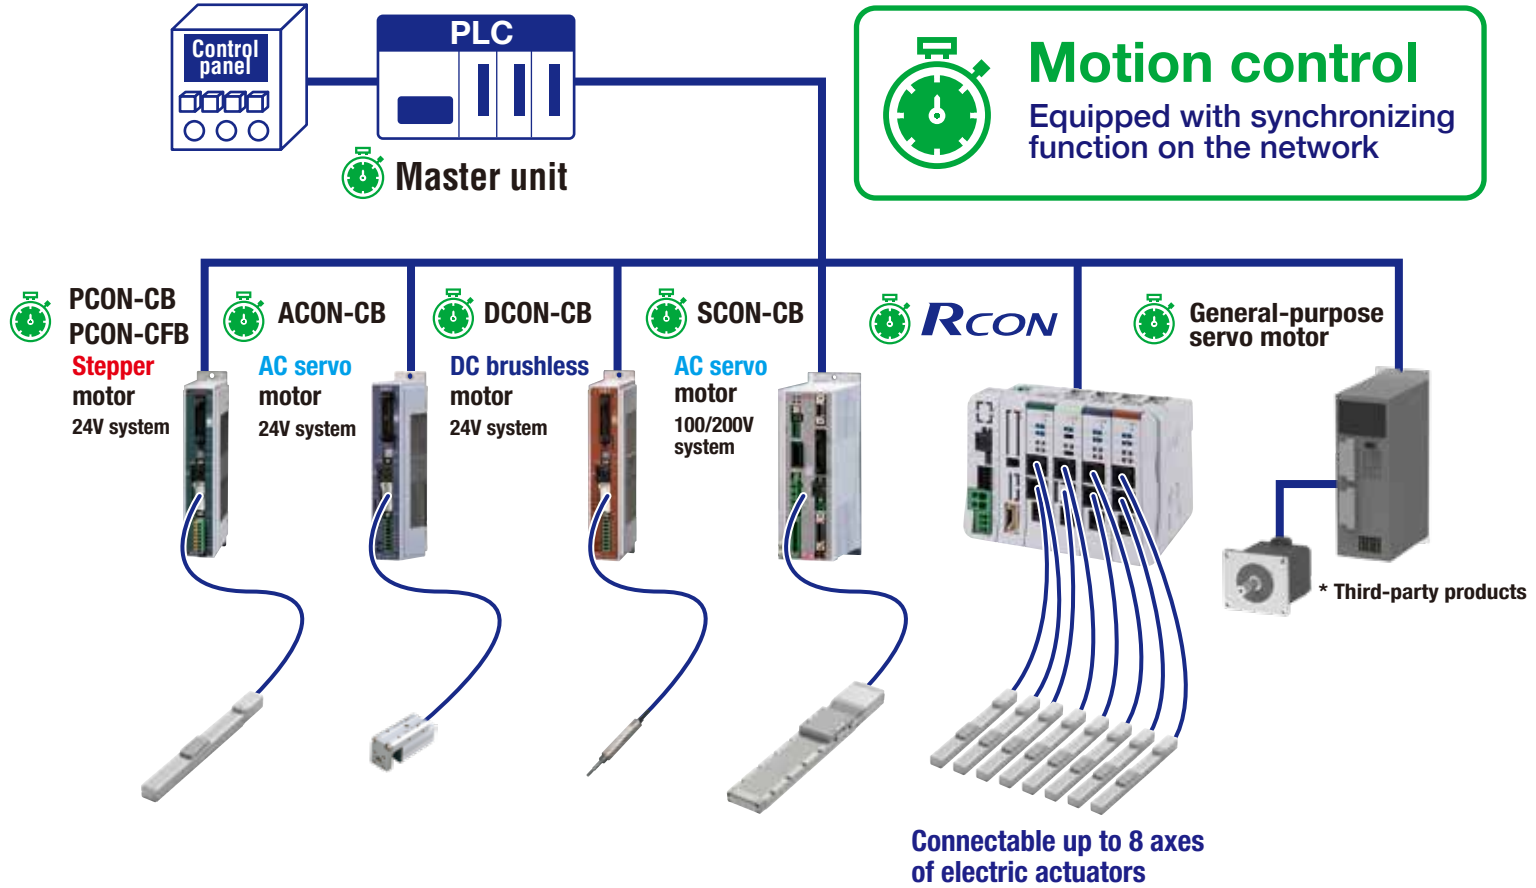

■ Connection example

Synchronizing and interpolating operations are possible!

Synchronization and interpolation operations as well as co-existence with general-purpose servo amplifiers are possible.

■ Controllers for motion networks

Controller					
Motion network	RCON	SCON	PCON	ACON	DCON
	⊙	⊙			⊙
	⊙	⊙			
	⊙				

RCON

Driver-linkage type controller for network. It supports different types of drivers, e.g. stepper motors and AC servo motors. The controller can be compact when connecting multi-axes.

SCON

Single-axis controller for 200V AC servomotors for driving.

PCON-ACON-DCON

Single-axis controller for 24V motors for driving. PCON is for stepper motors, ACON for AC servo motors and DCON for brushless DC motors.

IAI America, Inc.

USA Headquarter & Western Region (Los Angeles): 2690 W. 237th Street, Torrance, CA 90505 (800) 736-1712
Midwest Branch Office (Chicago) : 110 E. State Pkwy, Schaumburg, IL 60173 (800) 944-0333
Southeast Branch Office (Atlanta): 1220 Kennestone Circle, Suite 108, Marietta, GA 30066 (888) 354-9470
www.intelligentactuator.com

JAPAN Headquarters: 577-1 Obane, Shimizu-ku, Shizuoka-shi, Shizuoka, 424-0103, JAPAN
The information contained in this product brochure may change without prior notice due to product improvements.

IAI Industrieroboter GmbH

Ober der Röth 4, D-65824 Schwalbach am Taunus, Germany
IAI (Shanghai) Co., Ltd.
Shanghai Jiahua Business Center A8-303, 808, Hongqiao Rd., Shanghai 200030, China
IAI Robot (Thailand) Co., Ltd.
825 Phairojkiija Tower 7th Floor, Debaratana Rd., Bangna, Nuea, Bangna, Bangkok 10260, Thailand