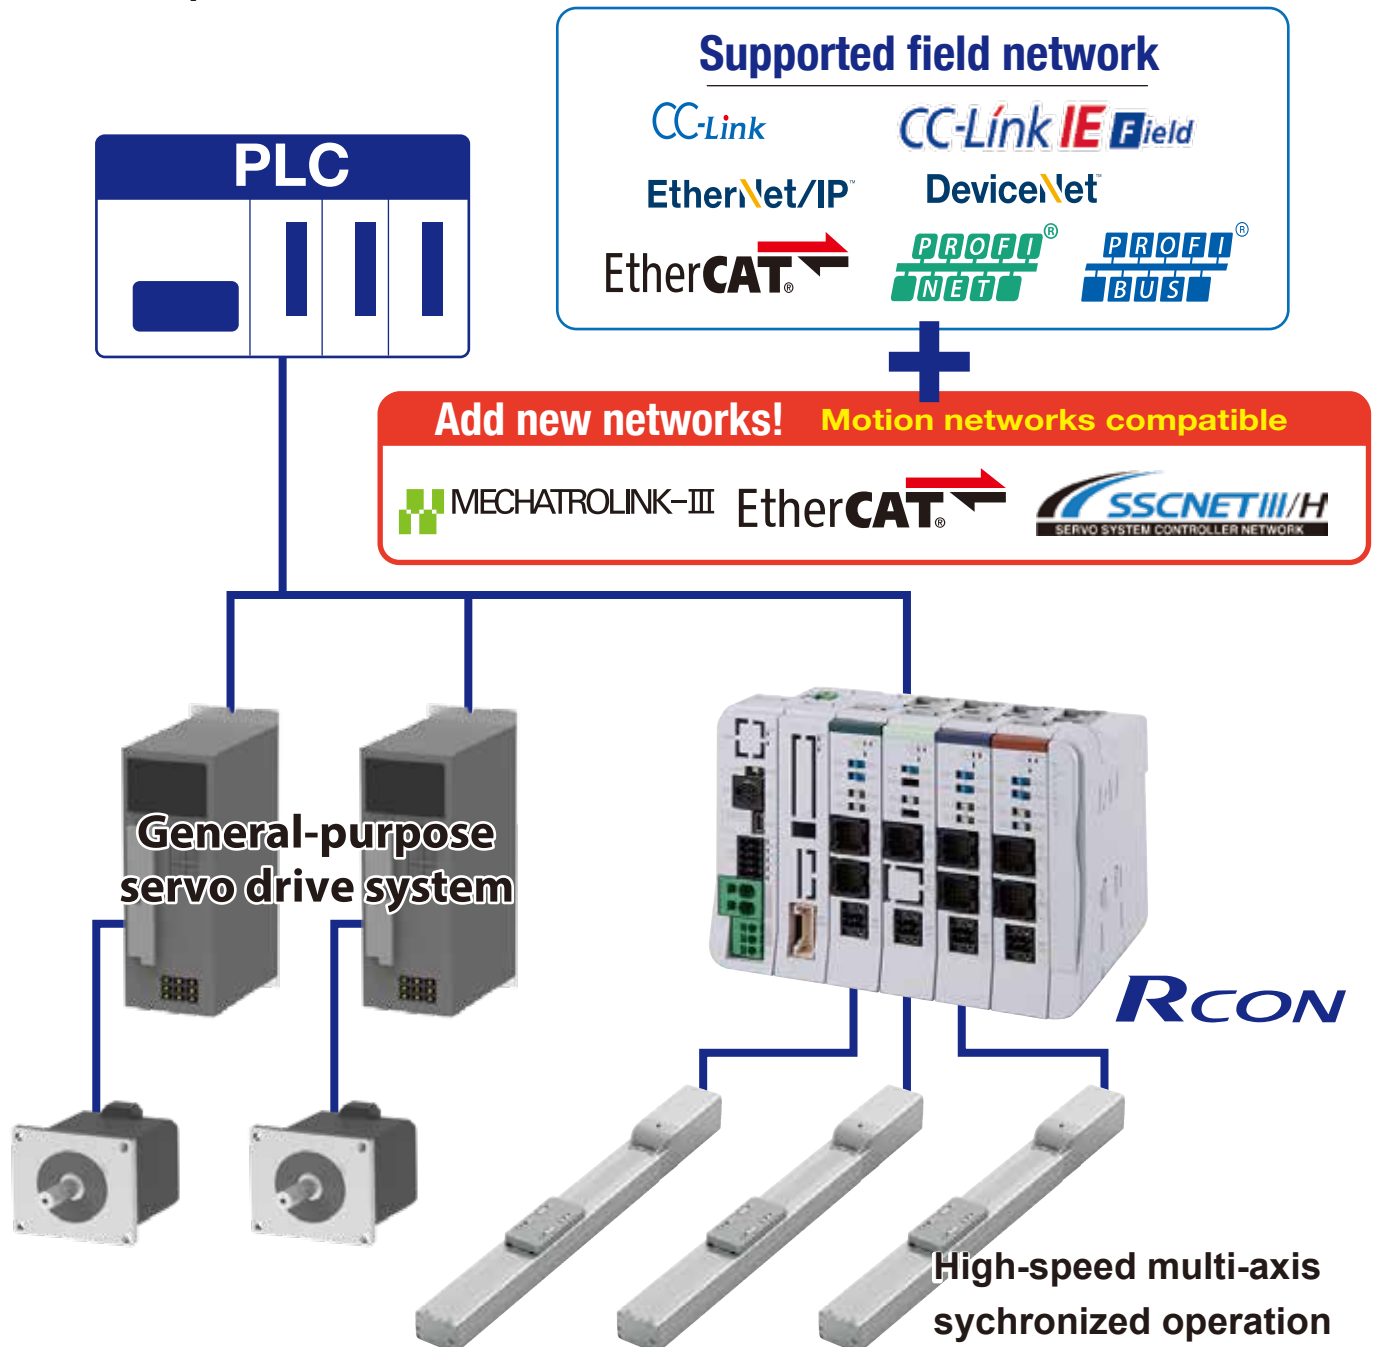

# Supporting Motion Networks

IAI's driver-linkage type controller,  
**RCON**, now supports three motion networks!

High-speed operations synchronized with general-purpose servo motors are possible. Suitable for short cycle-time automation equipment for packaging machine and picking of electronics components.

# ■ Connection example

### RCON

Driver-linkage type controller for network. It supports different types of drivers, e.g. stepper motors and AC servo motors. The controller can be compact when connecting multi-axes.

### PCON-ACON-DCON

Single-axis controller for 24V motors for driving. PCON is for stepper motors, ACON for AC servo motors and DCON for brushless DC motors.